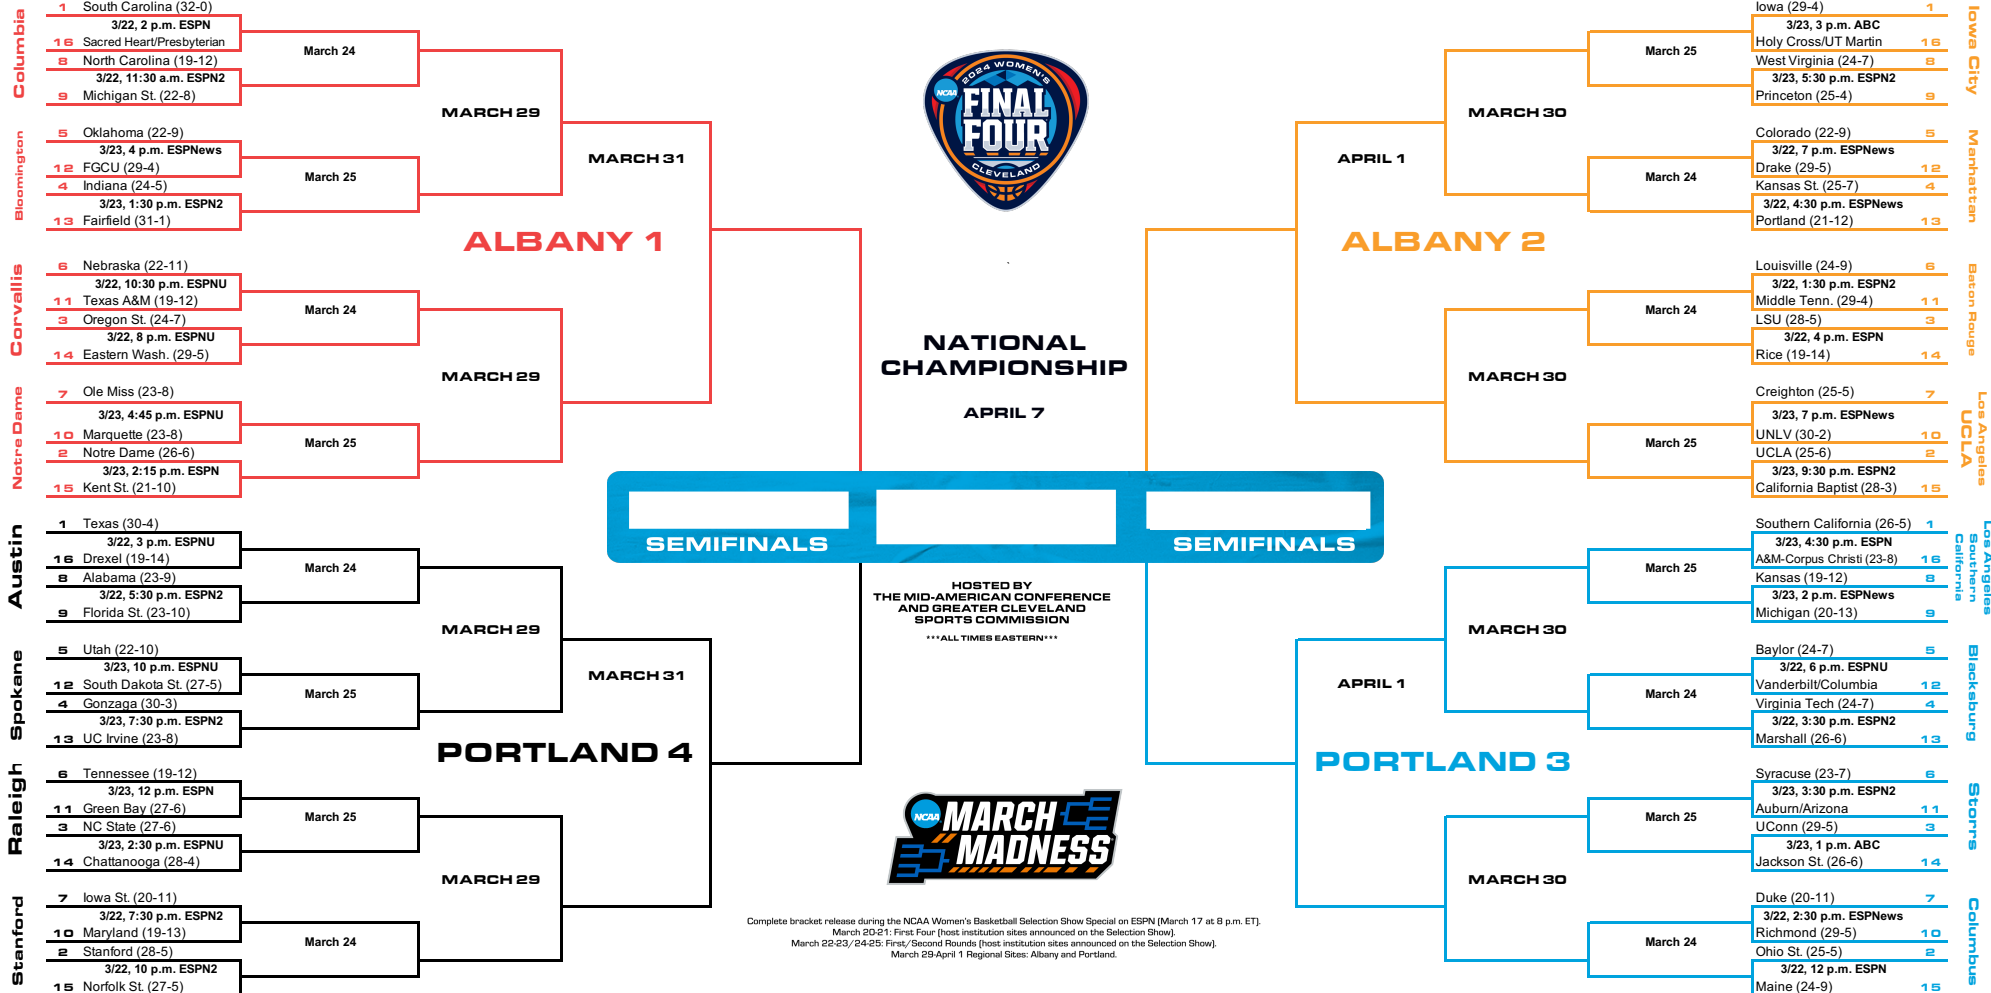

2024 NCAA DIVISION I

WOMEN'S BASKETBALL CHAMPIONSHIP

FIRST ROUND MARCH 22-23   **SECOND ROUND** MARCH 24-25   **SWEET SIXTEEN®** MARCH 29-30   **ELITE 8®** MARCH 31-APRIL 1   **NATIONAL SEMIFINALS** APRIL 5   **NATIONAL SEMIFINALS** APRIL 5   **ELITE 8®** MARCH 31-APRIL 1   **SWEET SIXTEEN®** MARCH 29-30   **SECOND ROUND** MARCH 24-25   **FIRST ROUND** MARCH 22-23

FIRST FOUR®

Columbia	Sacred Heart (24-9) March 20 7 p.m. ESPN Presbyterian (20-14)	lowe City	Holy Cross (20-12) March 21 9 p.m. ESPN2 UT Martin (16-16)	MARCH 20-21	lowe City	Auburn (20-11) March 21 7 p.m. ESPN2 Arizona (17-15)	Blackburg	Vanderbilt (22-9) March 20 9 p.m. ESPN Columbia (23-6)

FOUR IT ALL

abc ESPN ESPN2 ESPNU ESPNEWS

#MARCHMADNESS